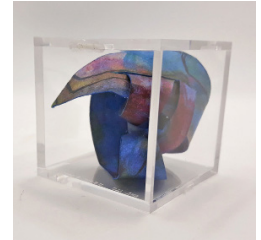

White Shadows
10.5" x 5" x 3"

Desire
7.5" x 5" x 5"

Longing
4" cube

Daydream
2" cube

Prospect 5
7.5" x 5" x 5"

Harlequin
7.5" x 5" x 5"

Dream Fish
3" cube

Haute Couture
3" cube

Yen
3" cube

Fancy
2" cube

Glimpses of Louise
7.5" x 5" x 5"

Narrow Gate
4" cube

Dreamer
4" cube

All artwork shown here was made by Ken O'Toole.
View more work by Ken O'Toole at <https://otoolestudio.com>

These works and others are currently on view at Rebecca Low Sculpture Gallery,
located at 7608 Camp Bowie W Blvd, Fort Worth, TX 76116