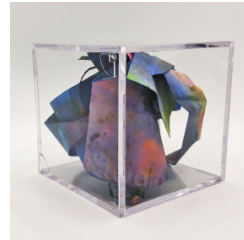

White Shadows
10.5" x 5" x 3"

Desire
7.5" x 5" x 5"

Longing
4" cube

Daydream
2" cube

Prospect 5
7.5" x 5" x 5"

Harlequin
7.5" x 5" x 5"

Dream Fish
3" cube

Haute Couture
3" cube

Yen
3" cube

Fancy
2" cube

Glimpses of Louise
7.5" x 5" x 5"

Narrow Gate
4" cube

Dreamer
4" cube

All artwork shown here was made by Ken O'Toole.
View more work by Ken O'Toole at <https://otoolestudio.com>

These works and others are currently on view at Rebecca Low Sculpture Gallery,
located at 7608 Camp Bowie W Blvd, Fort Worth, TX 76116