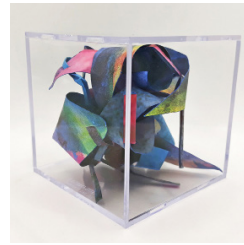

White Shadows
10.5" x 5" x 3"

Desire
7.5" x 5" x 5"

Longing
4" cube

Daydream
2" cube

Prospect 5
7.5" x 5" x 5"

Harlequin
7.5" x 5" x 5"

Dream Fish
3" cube

Haute Couture
3" cube

Yen
3" cube

Fancy
2" cube

Glimpses of Louise
7.5" x 5" x 5"

Narrow Gate
4" cube

Dreamer
4" cube

All artwork shown here was made by Ken O'Toole.
View more work by Ken O'Toole at <https://otoolestudio.com>

These works and others are currently on view at Rebecca Low Sculpture Gallery,
located at 7608 Camp Bowie W Blvd, Fort Worth, TX 76116